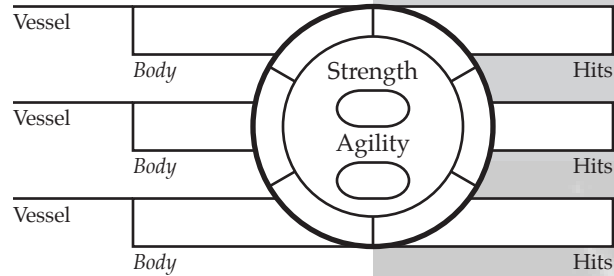

In NOMINE

LILIM CHARACTER SHEET

Name: _____
Prince: _____
Word: _____

Total XP Unspent XP

CORPOREAL

ETHEREAL

CELESTIAL

Role(s): _____